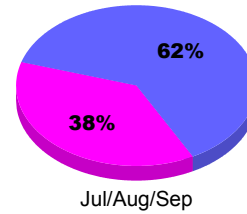

Membership Results
2011-2012

Membership
2010-2011

Month	Net Memb Goal	Actual New Memb	Actual Dropped Memb	Gain/Loss of Memb	Gain/Loss of Memb
Jul/Aug/Sep		41	-54	-13	3
Totals		41	-54	-13	3

Membership Results 2011-2012

Goal, New, Dropped, Gain/Loss

Comparison of Membership Gain/Loss

Current Year Compared to the Previous Year

Gender Comparison 2011-2012

Male Female