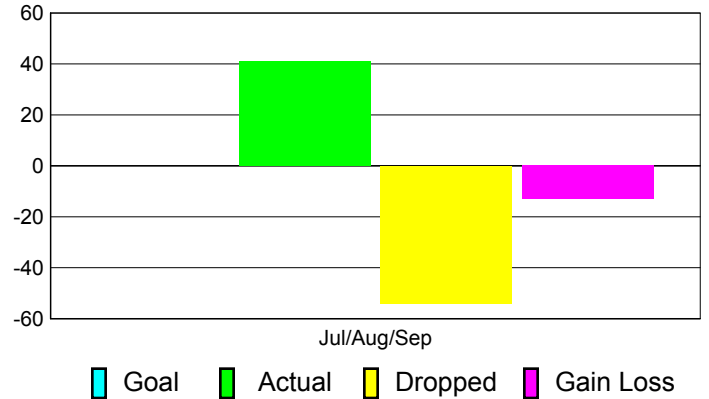

Membership Results 2011-2012

Goal, New, Dropped, Gain/Loss